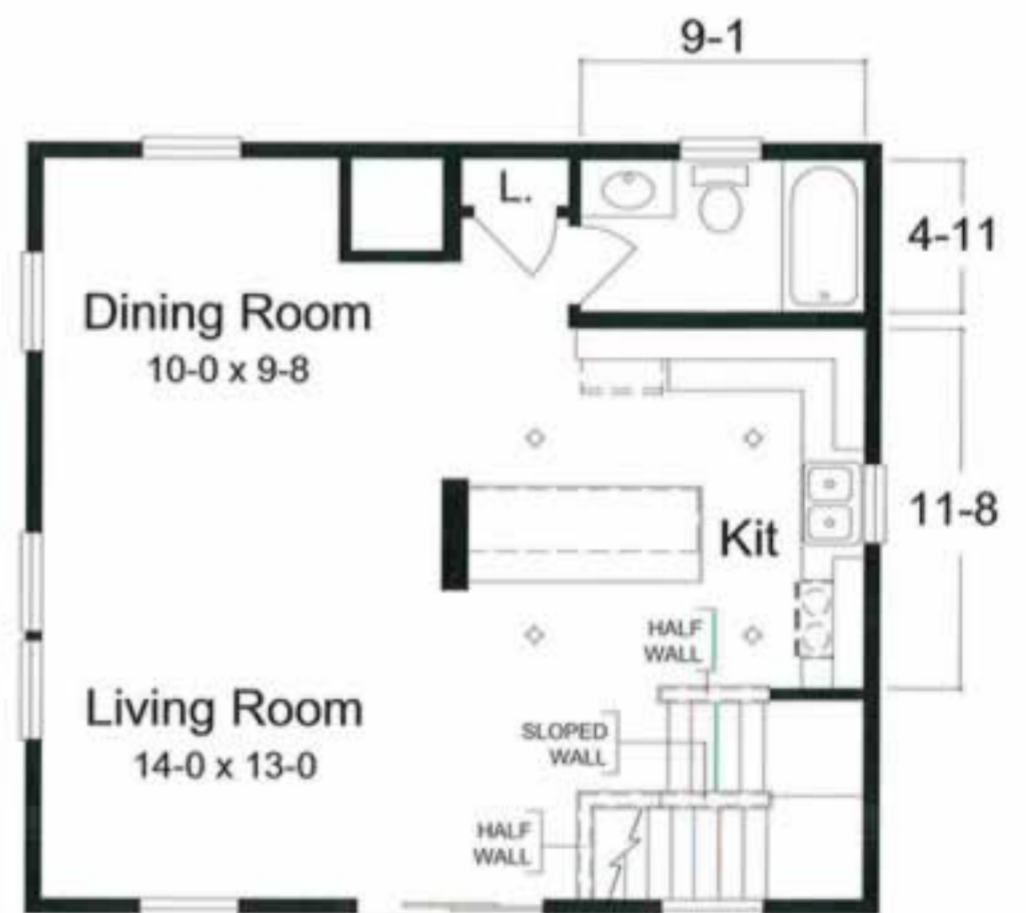

# Asbury Park

252 Broad Street  
Red Bank, NJ 07701  
732-747-3800  
RBAhomes.com

A second floor kitchen and great room allows cooking and entertaining while you enjoy the views from the deck, nobody has to miss any of the action! Four bedrooms on the first floor top off the perfect beach home.

FIRST FLOOR

SECOND FLOOR

27'-6" x 25'-0"/32'-0"  
1567 sq. ft.