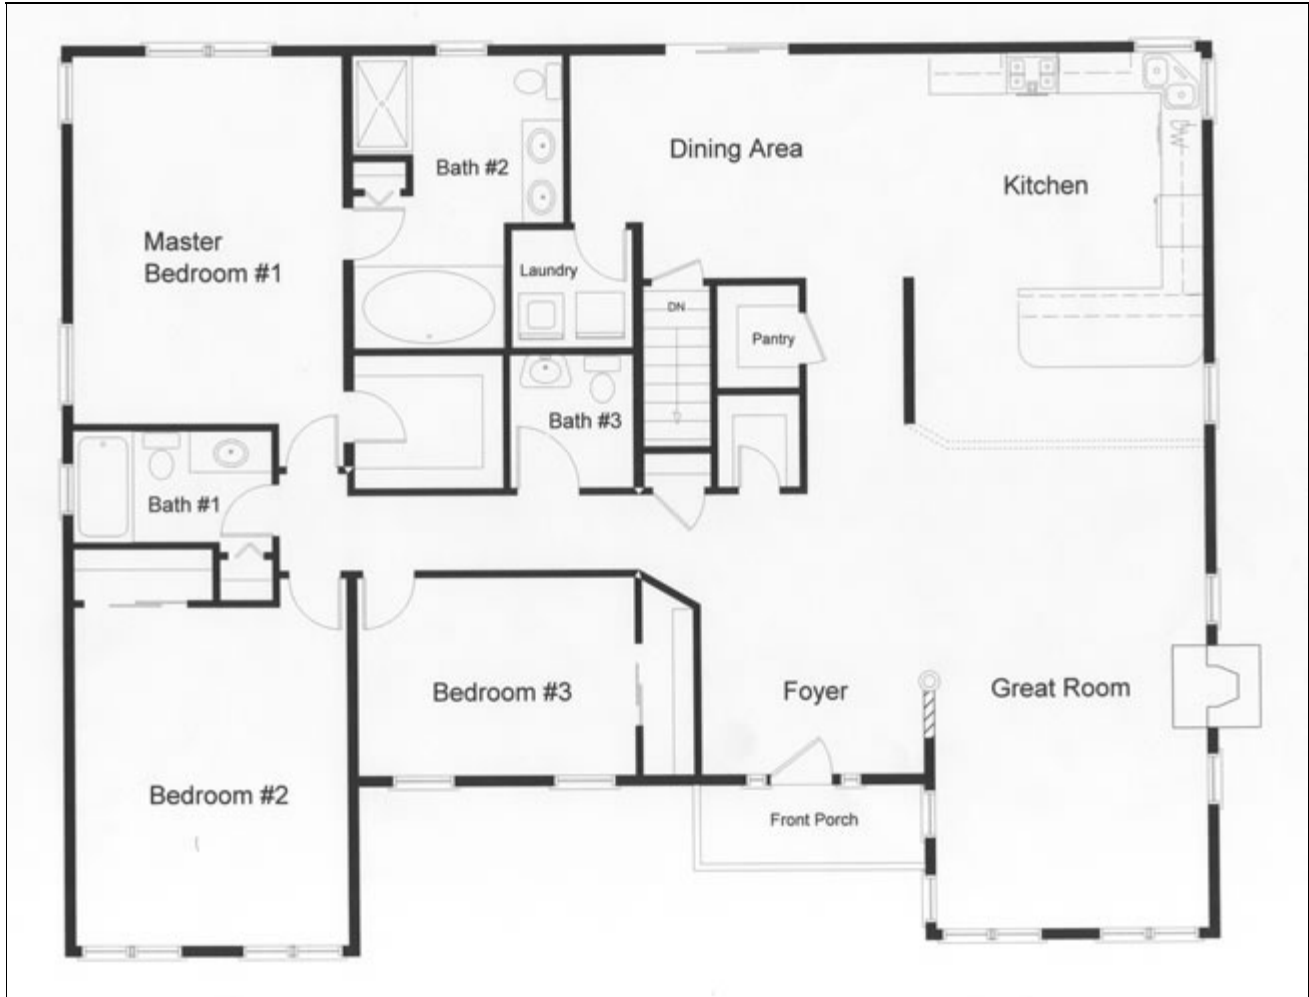

Approximately 2,312 sq. ft. — Ranch

THE DOWNING HILL

LIVING AREA (SQ. FT.)

Main: 2,312
Storage Attic

ROOMS

Bedrooms: 3
Full Baths: 2
Half Baths: 1

FOUNDATION

Basement
Width: 36'/44'
Length: 56'

Colts Neck, NJ
Monmouth County

Ranch Floor Plans *Modular Home Floor Plans*

RBA Homes
732.747.3800 • 252 Broad Street • Red Bank, NJ 07701
www.rbahomes.com