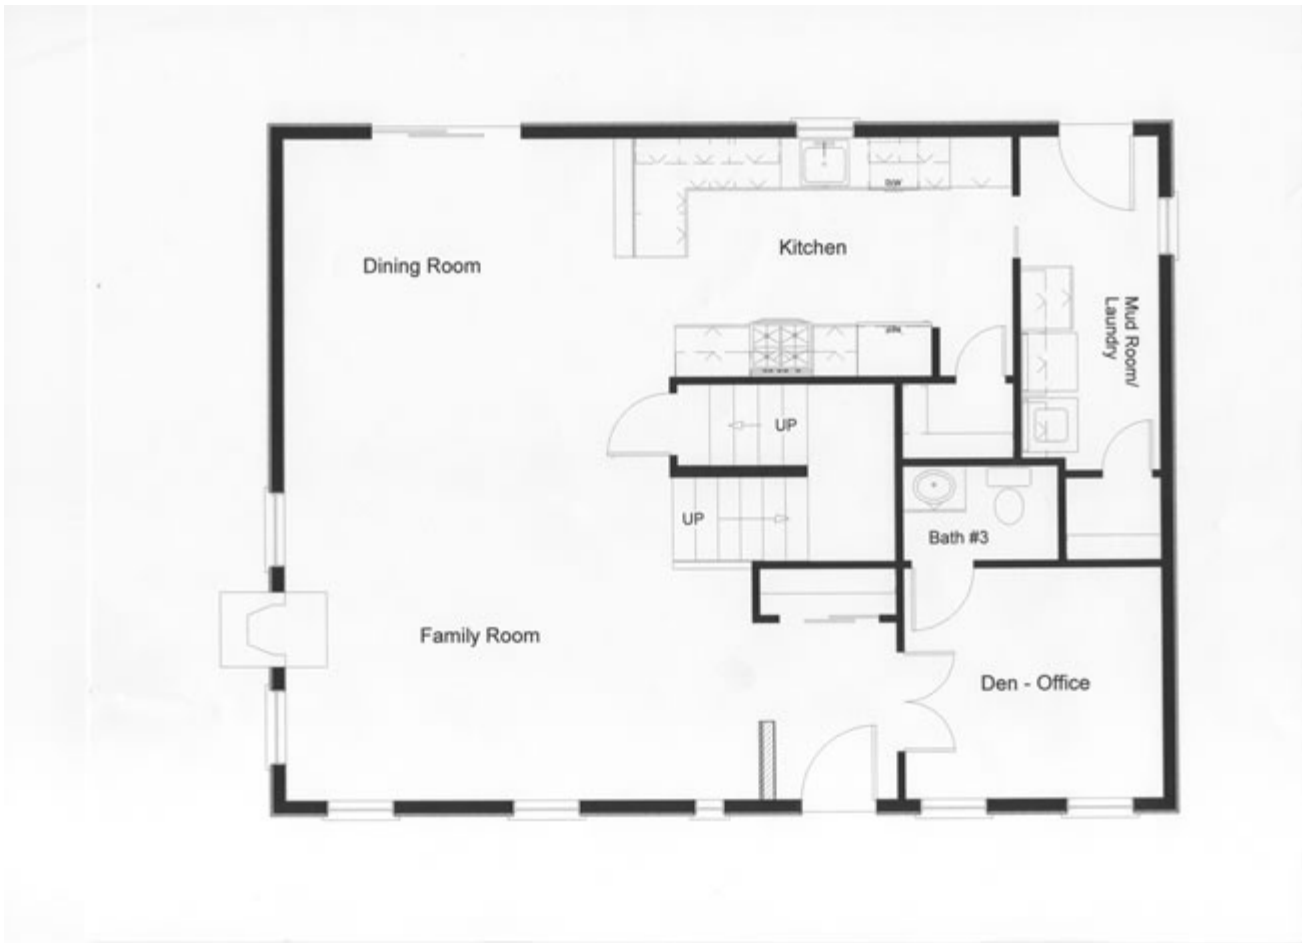

Approximately 2,016 sq. ft. — Two Story

Fair Haven , NJ
Monmouth County

THE ELM

LIVING AREA (SQ FT)

Main: 1,008

Upper: 1,008

Third: Attic

ROOMS

Bedrooms: 4

Full Baths: 2

Half Baths: 1

FOUNDATION

Full Basement

Width: 28'

Length: 36'

[See more details on the Testimonial Page.](#)

FIRST FLOOR

SECOND FLOOR

Approximately 2,016 sq. ft. — Two Story

Fair Haven , NJ
Monmouth County

THE ELM

LIVING AREA (SQ FT)

Main: 1,008
Upper: 1,008
Third: Attic

ROOMS

Bedrooms: 4
Full Baths: 2
Half Baths: 1

FOUNDATION

Full Basement
Width: 28'
Length: 36'

*2 Story Colonial Floor Plans
Modular Home Floor Plans*

RBA Homes
732.747.3800 • 252 Broad Street • Red Bank, NJ 07701
www.rbahomes.com