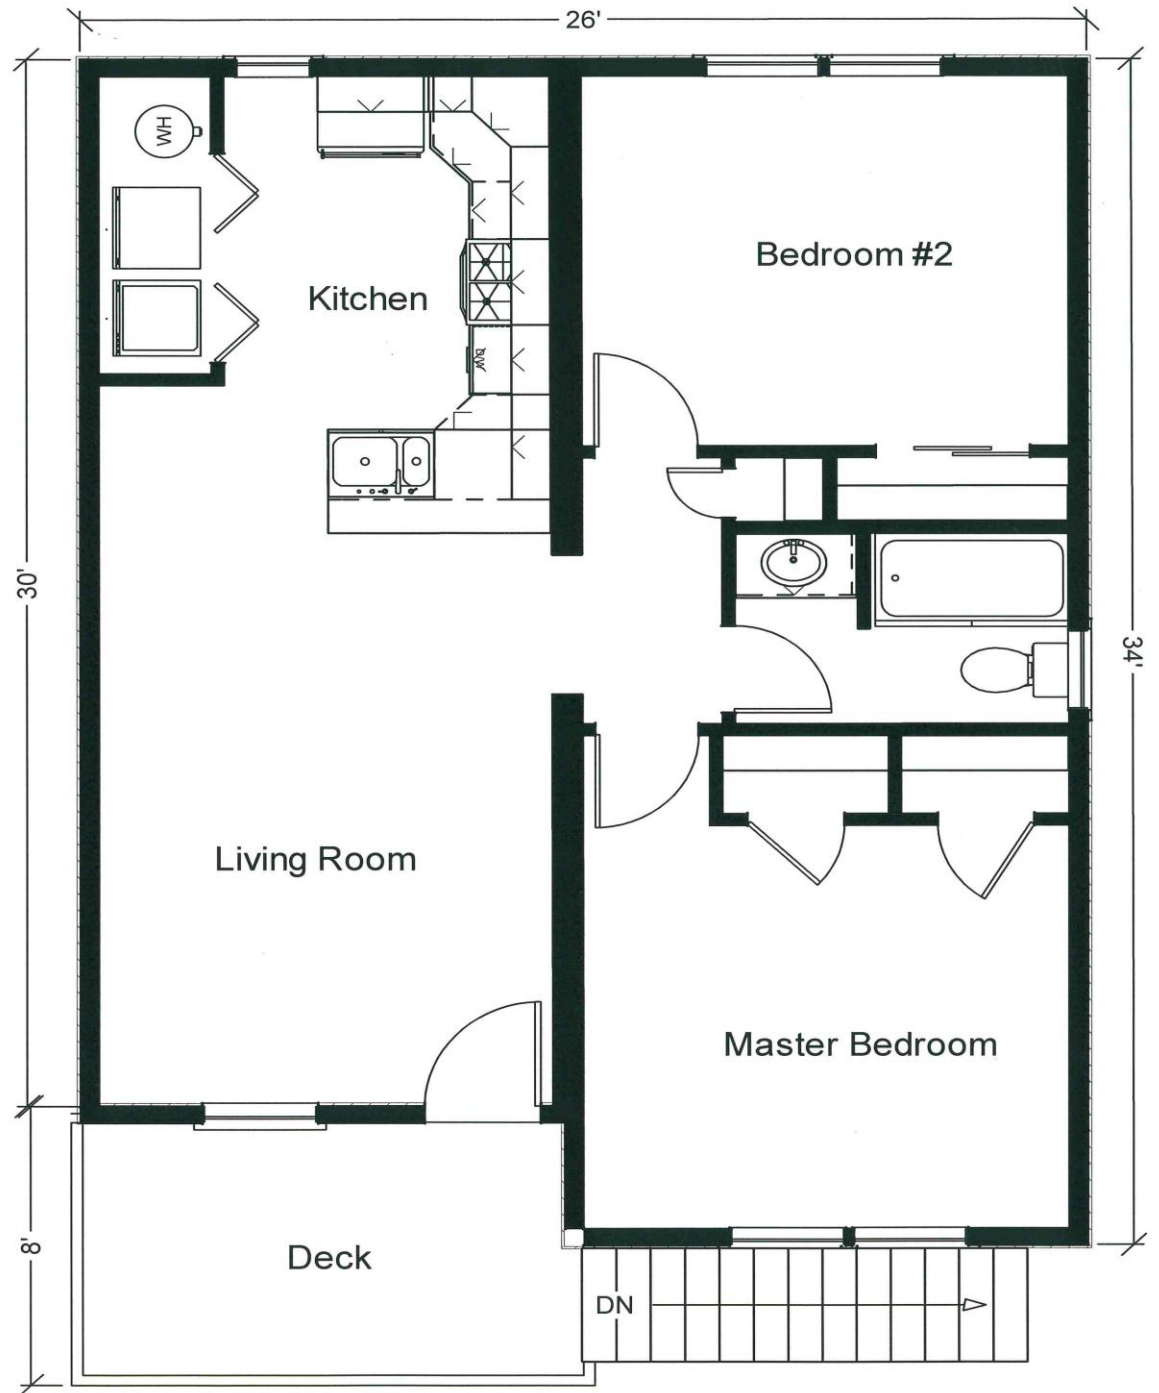

# The Sandpiper

*A bungalow-style is perfect for Shore weekends. The compact plan design features an open living plan and two generously sized bedrooms, plus an 8' x 13' open deck.*

252 Broad Street  
 Red Bank, NJ 07701  
 732-747-3800  
 RBAHomes.com

Artist's renderings and floor plan dimensions are approximate and may vary from actual construction.